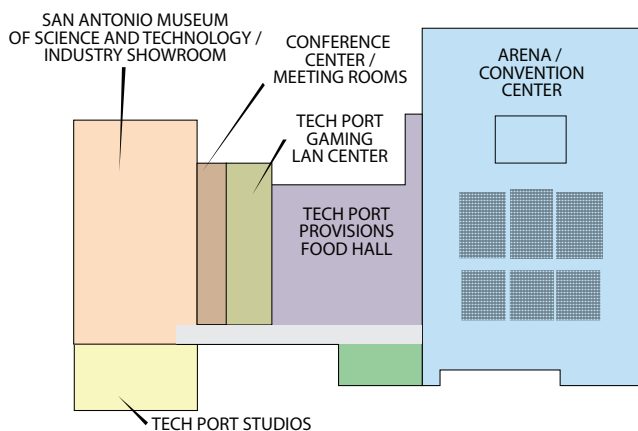

A PLACE FOR GATHERING - The center is a dynamic resource accessible to students, families, educators, startups and seasoned tech professionals alike. A central common area, featuring a LAN gaming space and a food hall allow an array of visitors and users to engage and interact in their shared interest in learning about and participating in technologies that are evolving and showcased throughout the center.

TECH PORT STUDIOS - This large space equipped with state-of-the-art prototyping tools and IT infrastructure allow technology firms, researchers and academia to work side-by-side and develop the next generation of innovations. The space can be configured for users ranging from startups to large tech firms and partnering universities.

TECHNOLOGY MUSEUM & INDUSTRY SHOWROOM - The center provides the San Antonio Museum of Science and Technology (SAMSAT) a platform to expand its work connecting young people to futures

in advanced technologies through unique exhibits and innovative STEM programs. A large portion of this public space will showcase new technologies developed at the Port and throughout San Antonio—serving as a showroom that presents those innovations to potential buyers.

CLASSROOMS AND MEETING ROOMS

- Throughout the center, spaces of different sizes can accommodate group meetings and activities promoting learning and collaboration.

Below: Cybersecurity Operations Center simulation at San Antonio Museum of Science and Technology.